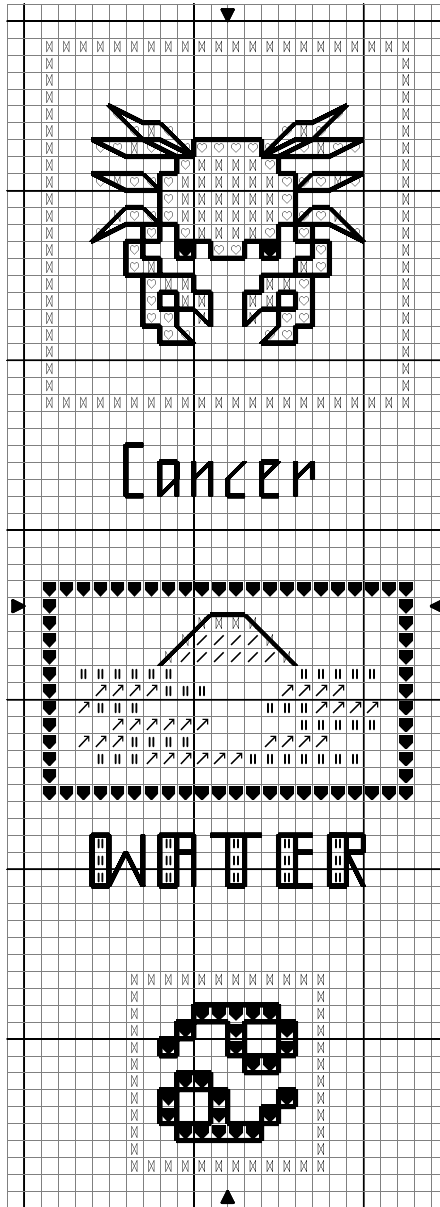

from
Debbie Cripps

Cancer

Cross stitch in 2 strands

Very dark brown

Pale terracotta

Pale gold

Medium gold

Aqua

Pale blue - half cross stitch

Anchor

382

338

874

890

1064

130

Backstitch in 1 strand

Very dark brown

382

Stitched on white 2" Aida band

Copyright © and design Debbie Cripps

'from Debbie Cripps'

8 Christchurch Street West, Frome, Somerset. BA11 1EQ Tel. 01373 454448

www.debbiecripps.co.uk